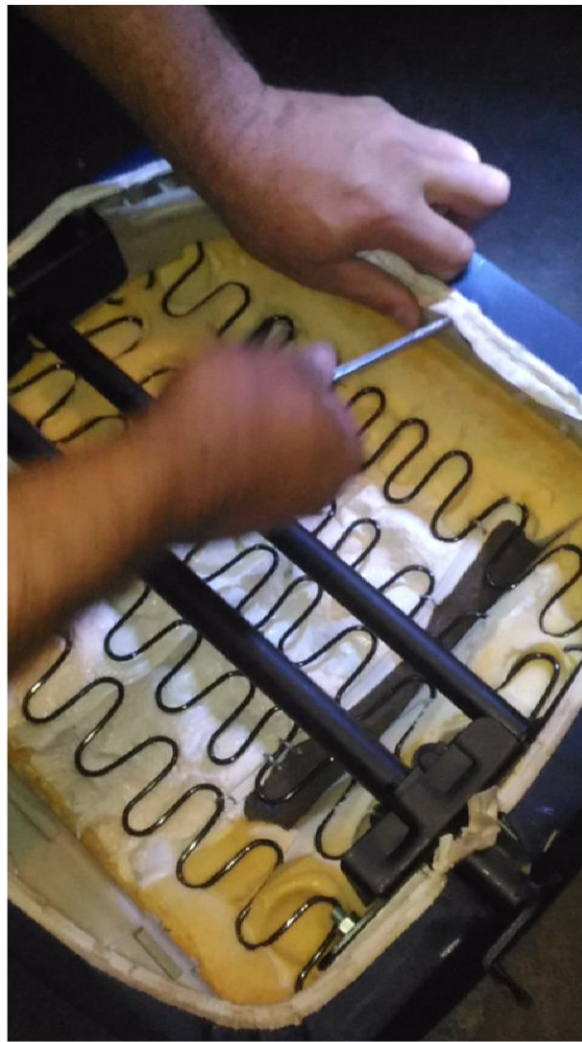

IMAX

Cinépolis

JBantec

MONTAGEM DE POLTRONAS CINÉPOLIS

1. Desmontando e

Montando Assento

DESENCAPANDO
ASSENTO

MONTANDO

ENCOSTO

A close-up photograph of a person's hands working on a small electronic component, likely a banana breadboard. The hands are positioned at the top and bottom of the frame. The background is dark and out of focus. Overlaid on the image are two dashed white circles and a solid red circle. The text "MONTANDO E DESMONTANDO" is written in bold, black, uppercase letters on a light blue rectangular background. Below it, the text "“BANANINHA”" is written in bold, black, uppercase letters on a white rectangular background.