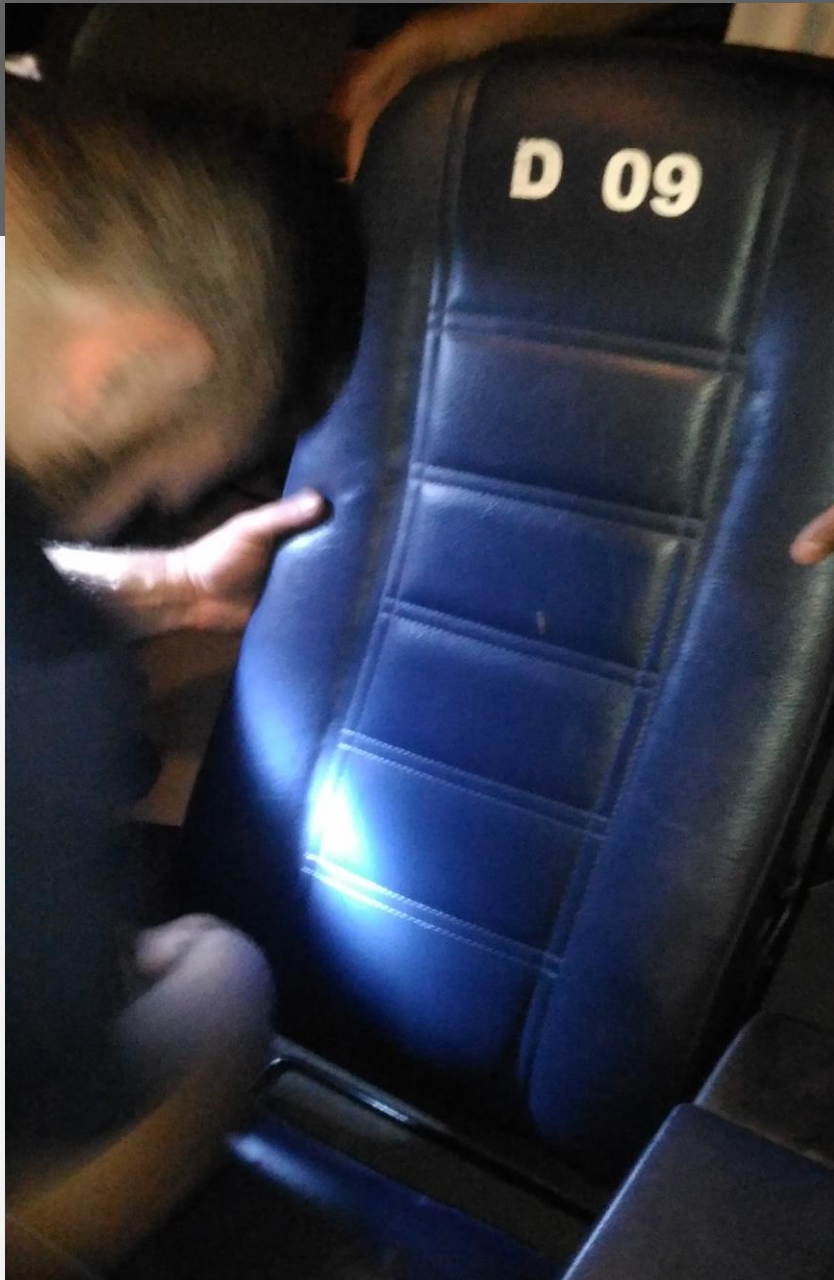

IMAX

Cinépolis

JBantec

MONTAGEM DE POLTRONAS CINÉPOLIS

1. Desmontando e

Montando Assento

DESENCAPANDO
ASSENTO

MONTANDO

ENCOSTO

A close-up photograph of a person's hands working on a small electronic component, likely a banana breadboard. The hands are positioned at the top and bottom of the frame. The background is dark and out of focus. Overlaid on the image are two dashed white circles and a solid red circle. The text "MONTANDO E DESMONTANDO" is written in bold, black, uppercase letters on a light blue rectangular background. Below it, the text "“BANANINHA”" is written in bold, black, uppercase letters on a white rectangular background.