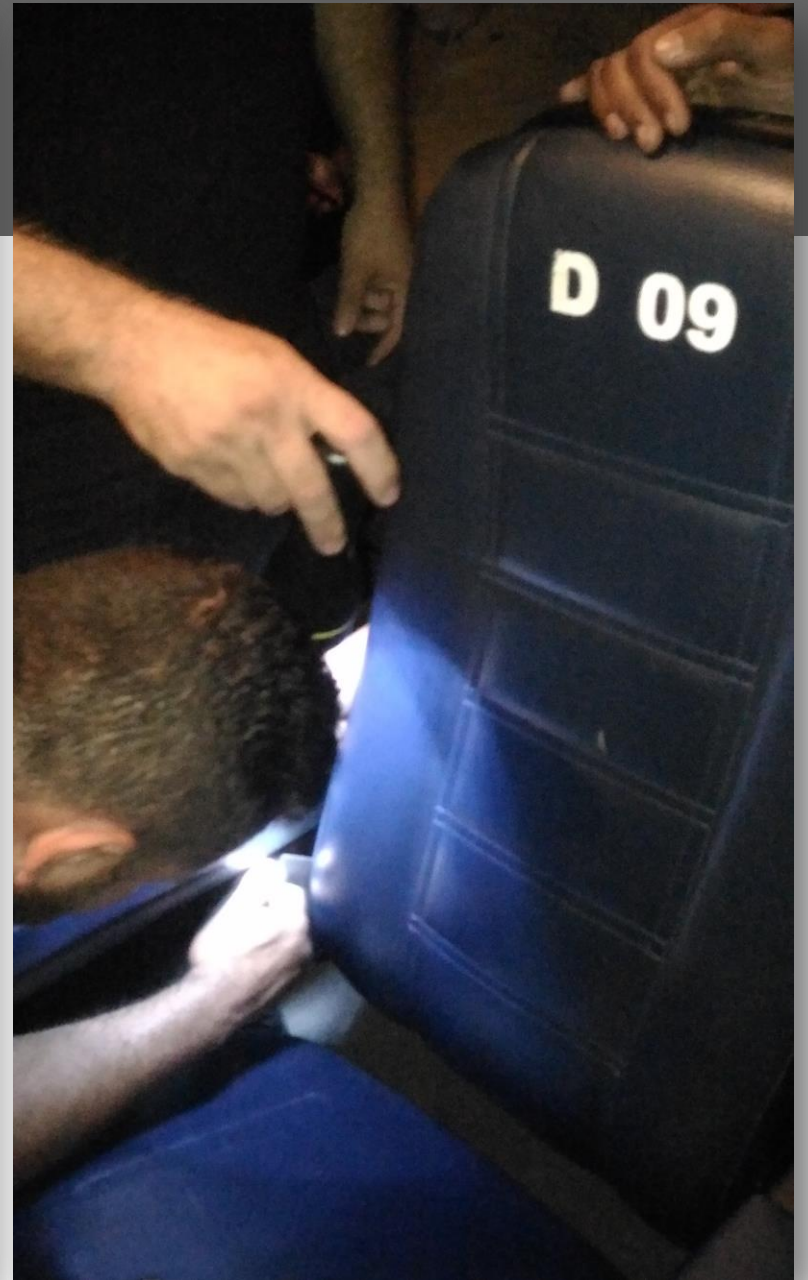

IMAX

Cinépolis

JBantec

MONTAGEM DE POLTRONAS CINÉPOLIS

1. Desmontando e

Montando Assento

DESENCAPANDO
ASSENTO

MONTANDO

ENCOSTO

A close-up photograph of a person's hands working on a small electronic component, likely a banana breadboard. The hands are positioned at the top and bottom of the frame. The background is dark and out of focus. Overlaid on the image are two dashed white circles and a solid red circle. The text "MONTANDO E DESMONTANDO" is written in bold, black, uppercase letters on a light blue rectangular background. Below it, the text "“BANANINHA”" is written in bold, black, uppercase letters on a white rectangular background.