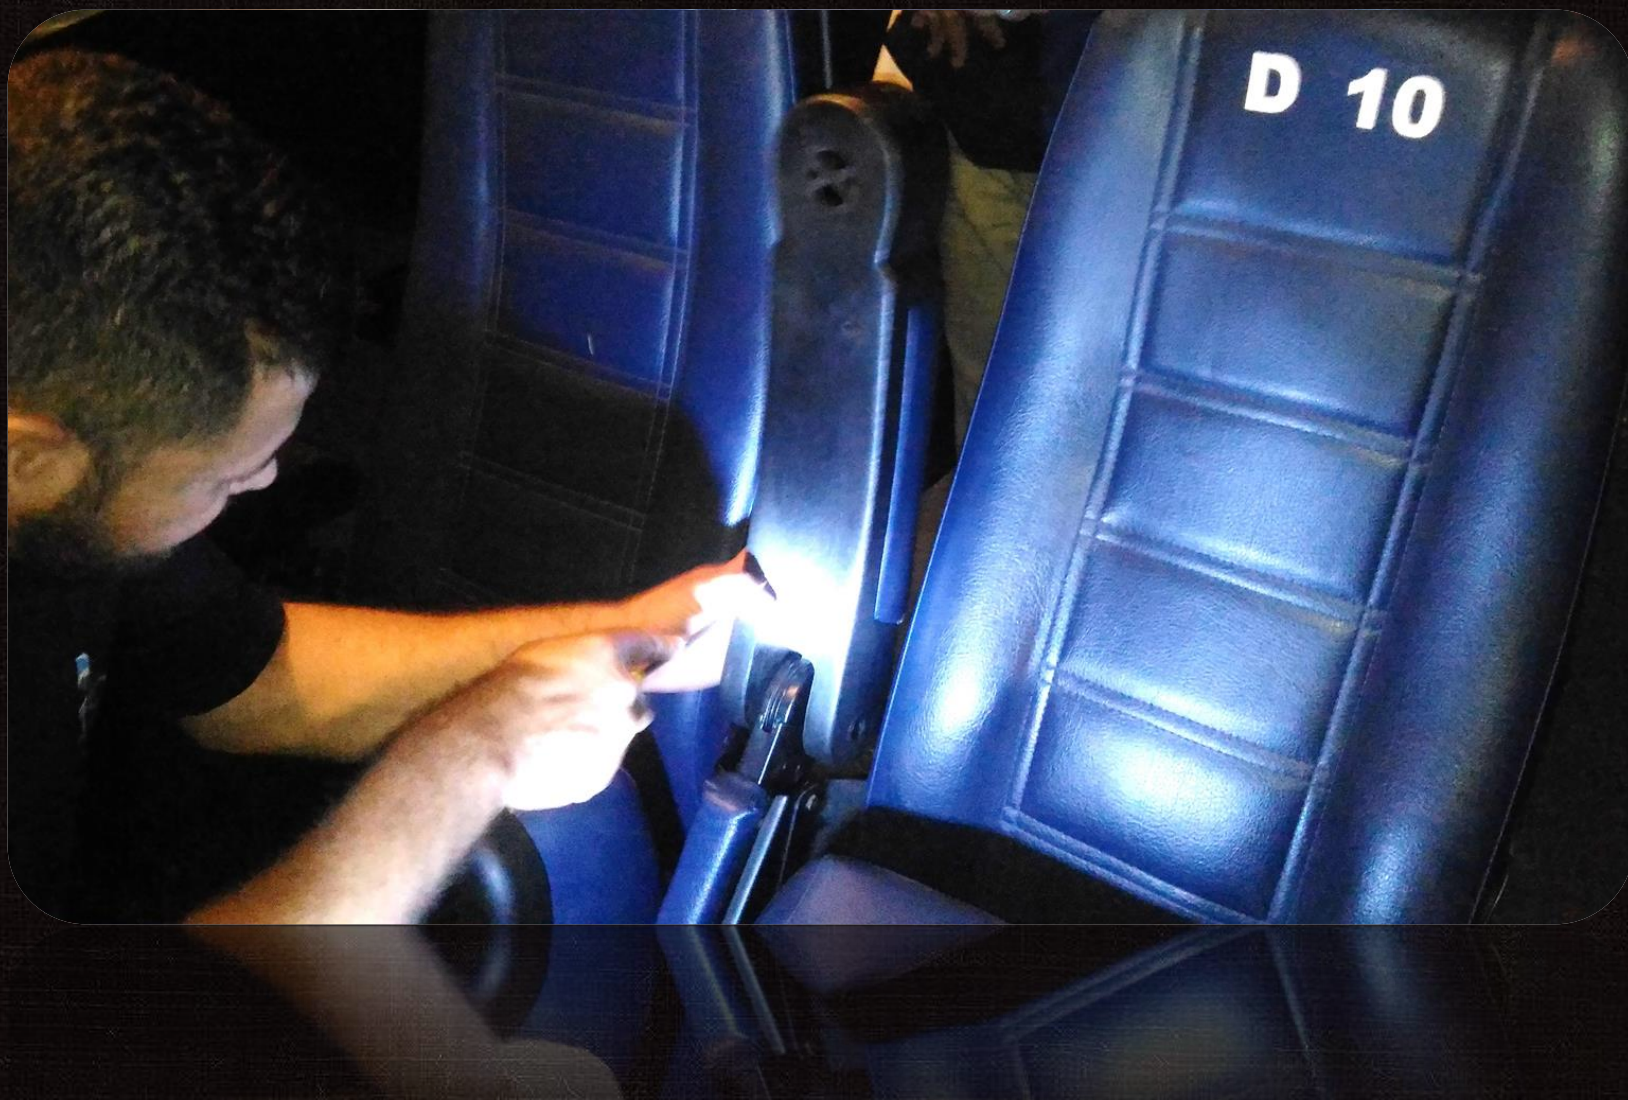

IMAX

Cinépolis

JBantec

MONTAGEM DE POLTRONAS CINÉPOLIS

1. Desmontando e

Montando Assento

DESENCAPANDO
ASSENTO

MONTANDO

ENCOSTO

A close-up photograph of a person's hands working on a small electronic component, likely a banana breadboard. The hands are positioned at the top and bottom of the frame. The background is dark and out of focus. Overlaid on the image are two dashed white circles and a solid red circle. The text "MONTANDO E DESMONTANDO" is written in bold, black, uppercase letters on a light blue rectangular background. Below it, the text "“BANANINHA”" is written in bold, black, uppercase letters on a white rectangular background.