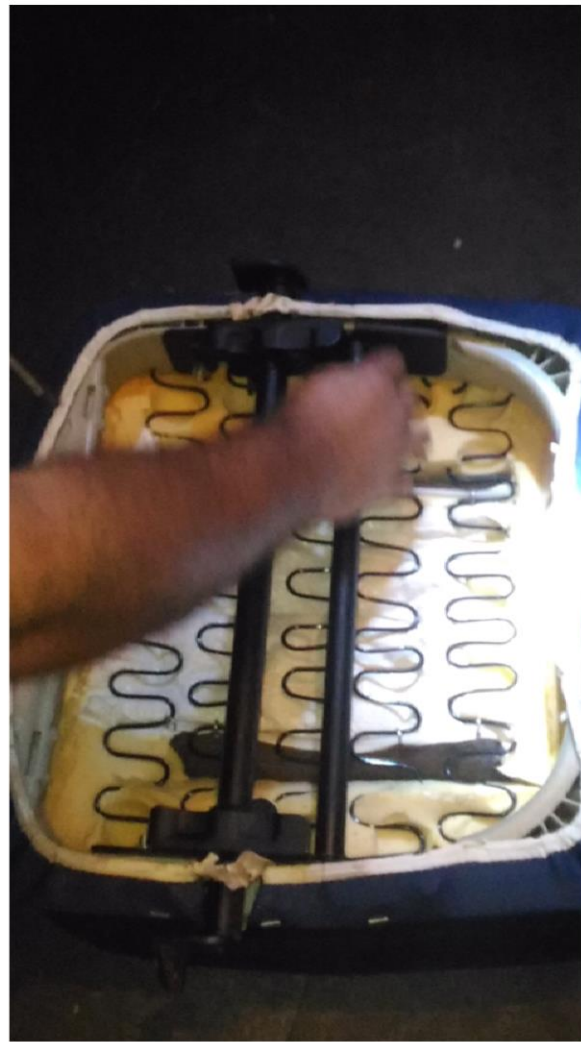

IMAX

Cinépolis

JBantec

MONTAGEM DE POLTRONAS CINÉPOLIS

1. Desmontando e

Montando Assento

DESENCAPANDO
ASSENTO

MONTANDO

ENCOSTO

A close-up photograph of a person's hands working on a small electronic component, likely a banana breadboard. The hands are positioned at the top and bottom of the frame. The background is dark and out of focus. Overlaid on the image are two dashed white circles and a solid red circle. The text "MONTANDO E DESMONTANDO" is written in bold, black, uppercase letters on a light blue rectangular background. Below it, the text "“BANANINHA”" is written in bold, black, uppercase letters on a white rectangular background.