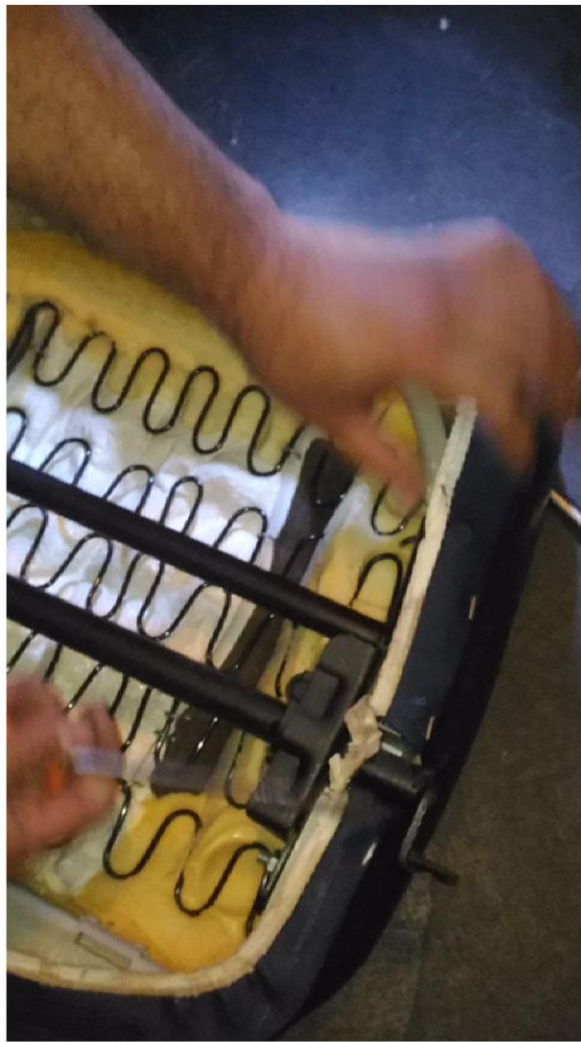

IMAX

Cinépolis

JBantec

MONTAGEM DE POLTRONAS CINÉPOLIS

1. Desmontando e

Montando Assento

DESENCAPANDO
ASSENTO

MONTANDO

ENCOSTO

A close-up photograph of a person's hands working on a small electronic component, likely a banana breadboard. The hands are positioned at the top and bottom of the frame. The background is dark and out of focus. Overlaid on the image are two dashed white circles and a solid red circle. The text "MONTANDO E DESMONTANDO" is written in bold, black, uppercase letters on a light blue rectangular background. Below it, the text "“BANANINHA”" is written in bold, black, uppercase letters on a white rectangular background.