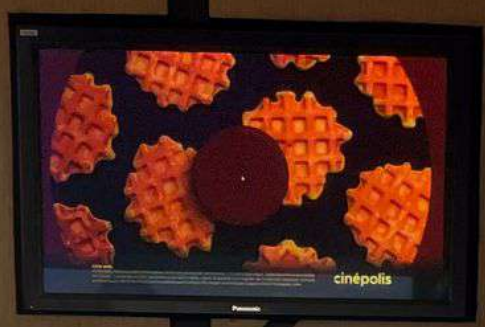

Sandia Pelonada $103	Crepa $103
Tequesitos Choco Avellana $103	Combo Bagui Individual $103

PELON PELONADA FRESA PELONADA $103	PELON PELONADA SANDIA PELONADA $103	FRUTOS BROSOS $103	CAPUCCINO $98	OREO $103	CAJETA $103	M&M $103	STRAWBERRY $103

COME BIEN

FAVOR DE ORDENAR

The display case contains two white coffee cups with the 'Coffee Tree' logo. On the bottom shelf, there is a slice of cake on a white plate, a small bowl of chocolate shavings, and a green and white patterned napkin. The case is illuminated from within.