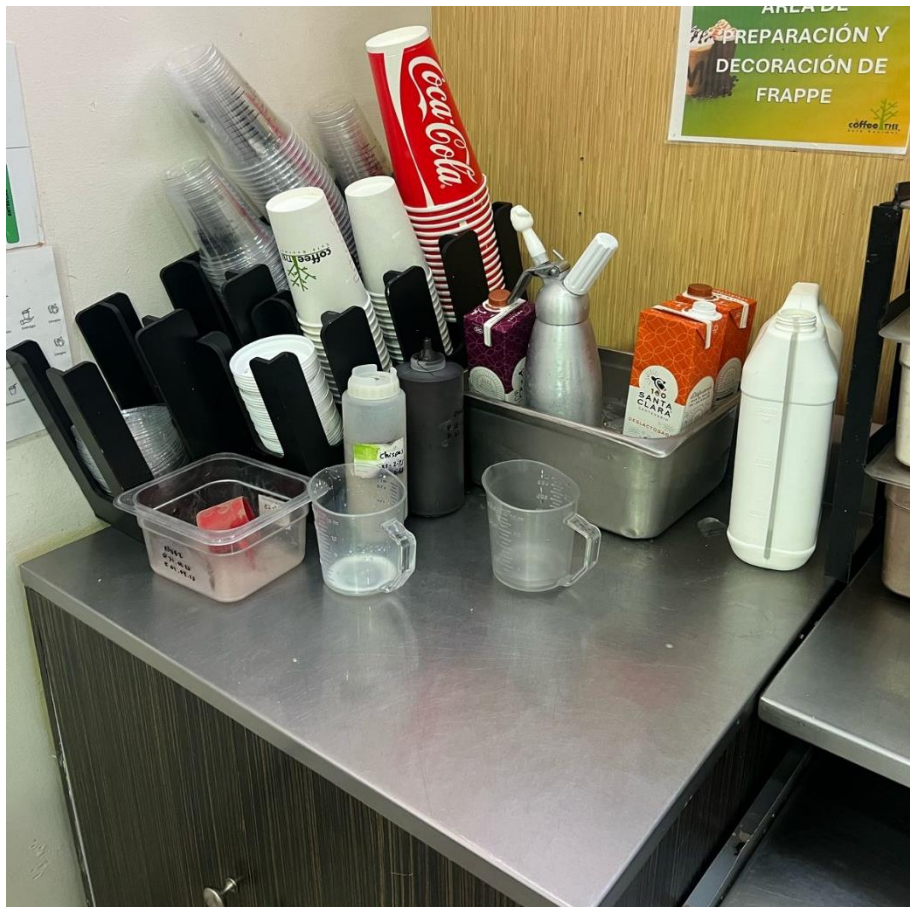

FREIDORA PITCON

RACK BAGUIS

RACK CHAROLAS 3D

MESA FRÍA

HORNO RATIONAL

BASE HORNO RATIONAL

CREPERAS

REFRI CREPAS

MESA DE DECORACIÓN

MESA MAGNABLEND

VITAMIX

CAFETERA BLACK&WHITE